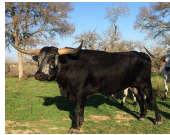

FL TAMMY WYNETTE

Date of Birth: 02/18/2016
Registration 1: C1301701
Breeder: FIEBRICH LONGHORNS
Owner: FIEBRICH LONGHORNS

I've been patiently waiting for years to get a worthy replacement heifer out of my favorite cow and something tells me we finally nailed it. Named her Tammy Wynette because she's most definitely "painted up and powdered up"....some of ya'll will get that....with more black spots appearing every day. Tammy is long, tall and pretty as a Texas sunset, just like her mama. Gorgeous, feminine, speckled gal with fantastic lateral twisty horn that's

TTT: 74.0000 on 12/23/2022

PESO 12